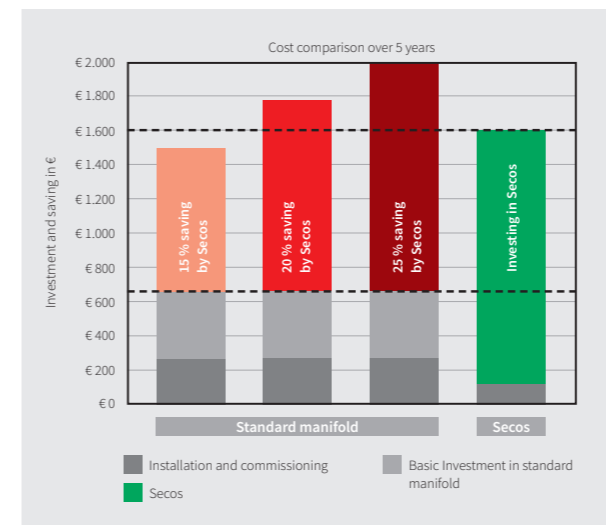

The convincing economy

Payback after 5 years

The system with permanent hydraulic balancing makes it possible to save up to 25% in comparison to standard solutions on the market.

The additional costs for the Secos system will be recouped after about 5 years and an assumed energy saving of 20 %.

You will also benefit from faster installation and commissioning and from satisfied customers.