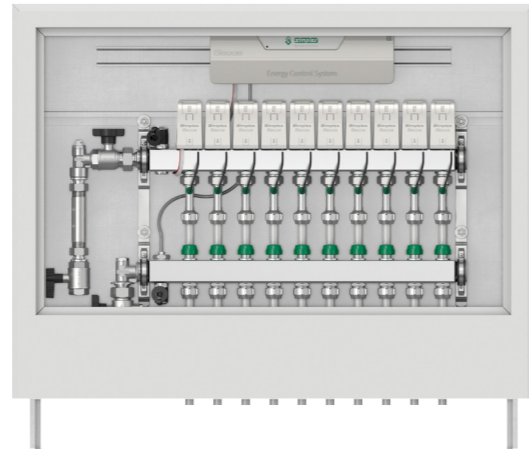

At one glance:

- Automatic, dynamic, hydraulic balancing.
- Up to 25 % energy saving.
- Long service life through wear-free ceramic disc valves.
- BMS interface and smart home options.

You can also inform yourself on our microsite:
www.simplex-secos.com

The ideal solution

It's time to say goodbye to poorly balanced systems. And hello to optimal control accuracy, ideal heat distribution and maximum energy saving in a single system.

Simplex Secos is a groundbreaking system of temperature control for indoor spaces which also **continuously records and optimises** flow rates and temperatures. This also makes it possible to dispense with circuit control valves. Secos is the byword for value in energy consumption and positive experience. It is ideal for both new buildings and the renovation of old properties.

- For heating and cooling.
- Secos - leading the way in installation technology, control performance and comfort.
- Cleverly combining hydraulics and electronics.

The intelligent details

- Ceramic Disc Valves.
- Multi sensors for precise volume flow and temperature measurement.
- Automatic flushing.
- Compatible with all commercially available 230V Room thermostats.
- Integrated cabling.
- Valve and pump protection functions.