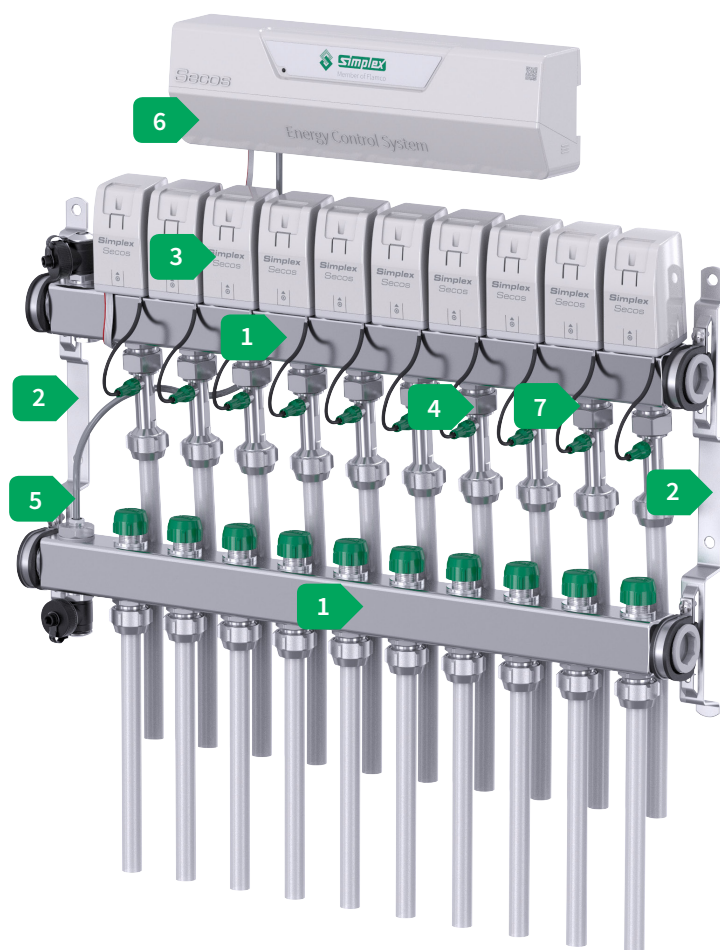

Secos

The system

Simplex Secos is a unique energy control system for surface temperature control, where the flow rate and temperature are continuously recorded and optimally controlled. This means that no circuit control valves are required. Secos stands for economical energy consumption and positive emotions.

It is suitable for both new buildings as well as for renovations.

Components

- 1 Secos system manifold
- 2 Secos wall bracket
- 3 Secos actuator
- 4 Secos multisensor
- 5 Secos temperature sensor
- 6 Secos energy saving controller
- 7 Secos disc valve

Simplex Armaturen & Systeme GmbH

Isnyer Straße 28
D-88260 Argenbühl - Eisenharz

T +49 (0) 7566 9408-0

F +49 (0) 7566 9408-75

E info@simplex-armaturen.de