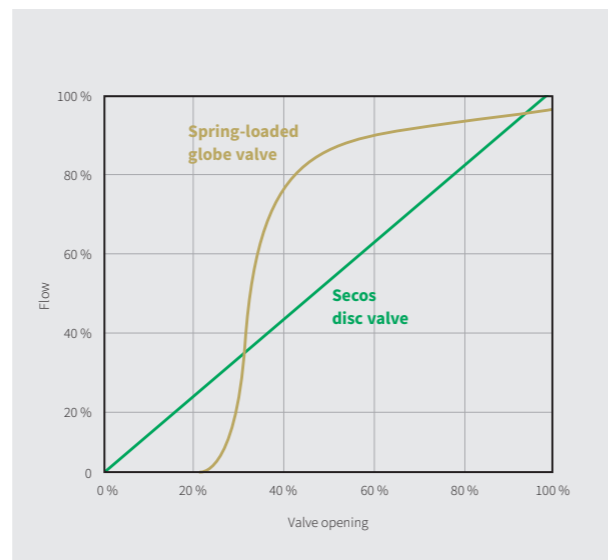

At one glance:

- Automatic, dynamic, hydraulic balancing.
- Up to 25 % energy saving.
- Long service life through wear-free ceramic disc valves.
- BMS interface and smart home options.

You can also inform yourself on our microsite:
www.simplex-secos.com

The ideal solution

It's time to say goodbye to poorly balanced systems. And hello to optimal control accuracy, ideal heat distribution and maximum energy saving in a single system.

Simplex Secos is a groundbreaking system of temperature control for indoor spaces which also **continuously records and optimises** flow rates and temperatures. This also makes it possible to dispense with circuit control valves. Secos is the byword for value in energy consumption and positive experience. It is ideal for both new buildings and the renovation of old properties.

- For heating and cooling.
- Secos - leading the way in installation technology, control performance and comfort.
- Cleverly combining hydraulics and electronics.

The intelligent details

- Ceramic Disc Valves.
- Multi sensors for precise volume flow and temperature measurement.
- Automatic flushing.
- Compatible with all commercially available 230V Room thermostats.
- Integrated cabling.
- Valve and pump protection functions.

The digital conversion

Operation and commissioning can be conveniently started from the tablet or mobile phone. All settings, including operating parameters and allocation of heating zones to the various Secos actuators, can easily be adjusted using the Flamconnect app.

Additional functions, such as automatic flushing functions for convenient filling and venting, can also be launched using the app.

Secos can also be used to integrate Smart Home capable room thermostats.

The convincing economy

Payback after 5 years