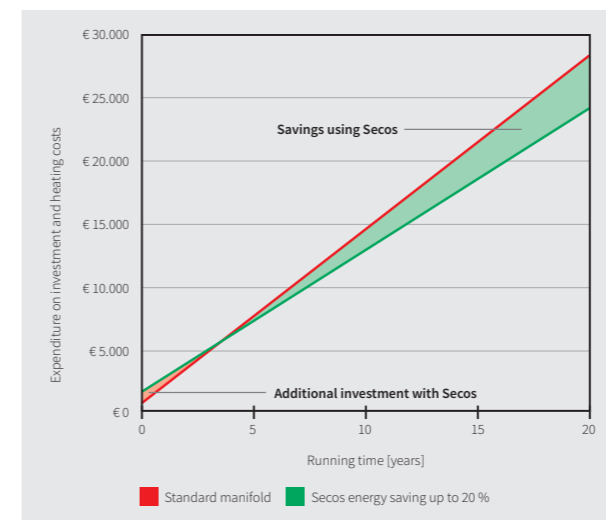

Source: German Tenants' Association (Deutscher Mieterbund), gas heating in detached houses, € 12,50/m² heating costs
Assumption: Detached house with 110 m², including installation & commissioning

Sustainable investment

Depending on the percentage saved, the capital invested will be multiplied and become available to the owner. The worthwhile investment in Secos will ensure that you are protected to some degree from further increases in heating costs.

Secos satisfies all the technical requirements for Bafa and KfW funding eligibility (as amended in 06/2019) Bafa funding for existing building stocks will be anything up to 30 % of the net investment costs.

You can find out more at www.bafa.de or www.kfe.de