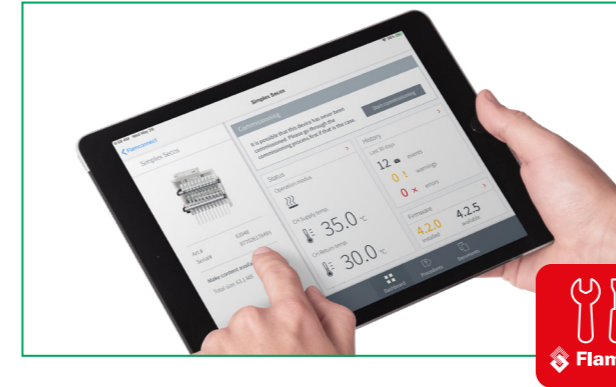

The digital conversion

Operation and commissioning can be conveniently started from the tablet or mobile phone. All settings, including operating parameters and allocation of heating zones to the various Secos actuators, can easily be adjusted using the Flamconnect app.

Additional functions, such as automatic flushing functions for convenient filling and venting, can also be launched using the app.

Secos can also be used to integrate Smart Home capable room thermostats.