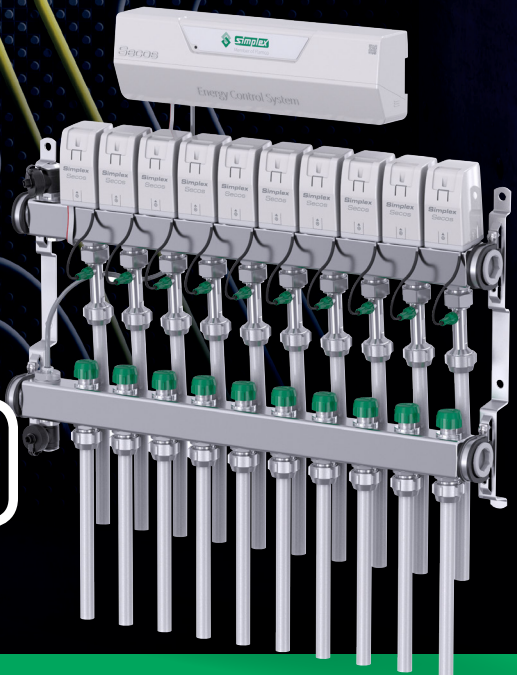

simplex

Member of Flamco

Secos

cera
disc valve
technology
⊖ cost ⊕ ecology

Economical with energy. Extravagant with emotions.