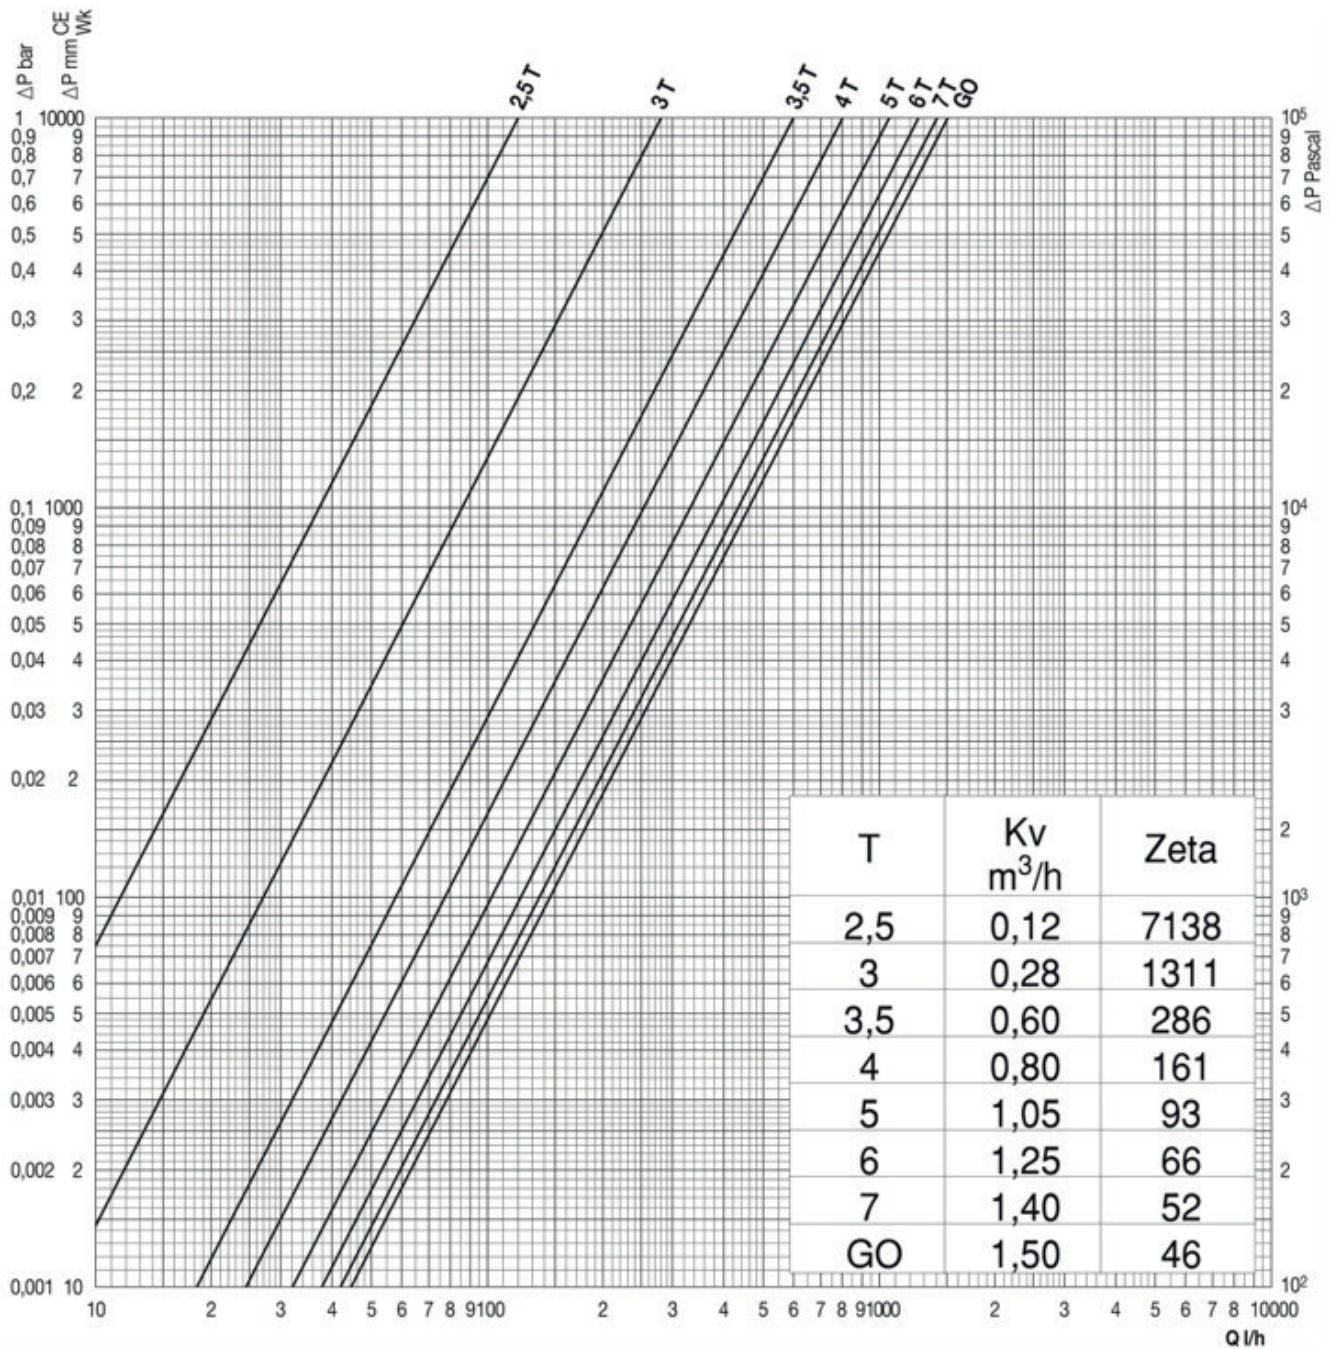

DISTRIBUTOR UNIVERSAR 638

GRAPH

638-638D 1/2» two-pipe