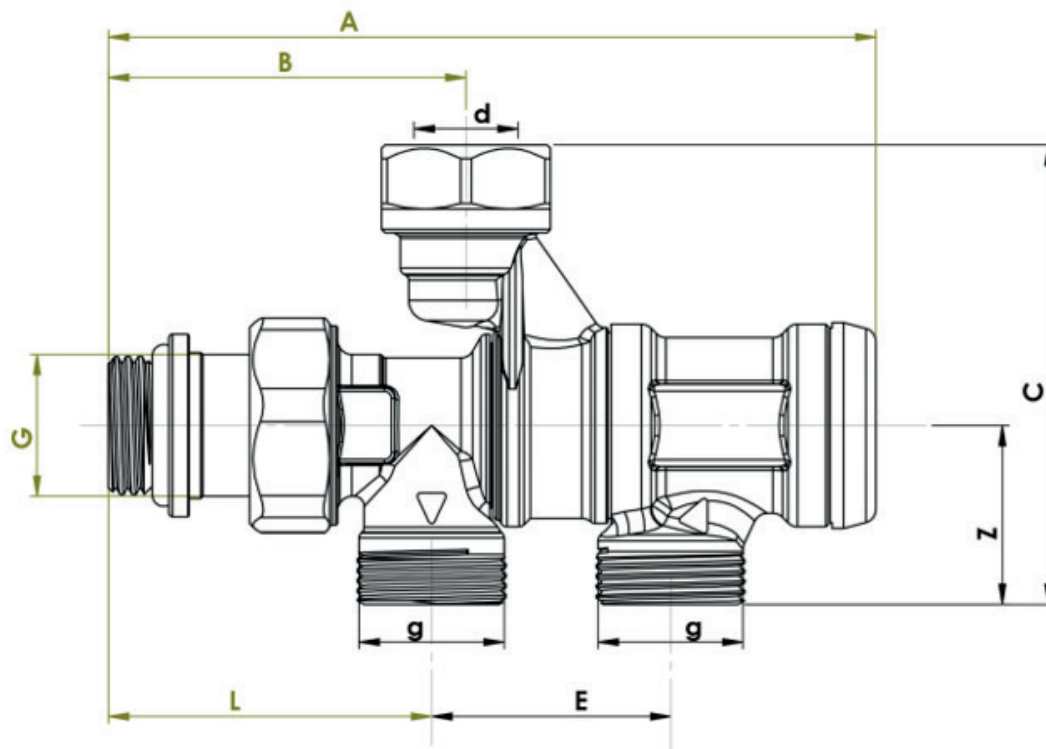

DISTRIBUTOR UNIVERSAR 638

COMAP

DESCRIPTION

One-pipe and two-pipe distributor with an adjustable outflow.

VERSIONS

Tube connection	Male M22, 3/4E
Center to center	35,40,50
Outflow	Adjustable

BENEFITS

- One-pipe and two-pipe
- Isolation and by-pass
- Adjustable outflow (180°) for a wall or floor connection.
- Isolation function

MATERIALS

Body and spindle : Brass
O'ring : EPDM

SPECIFICATION

- Heating water system
- Maximum pressure of use: 10 bar
- Maximum water temperature: 110°C

DISTRIBUTOR UNIVERSAR 638

COMAP

CONCEPTION

1. Spindle that allow the transition between one-pipe and two pipe
2. Body with adjustable position
3. Nut with 2 o'ring
4. O'ring EPDM

2 pipe position

1 pipe position

DISTRIBUTOR UNIVERSAR 638

COMAP

DIMENSIONS

Model	Part	G	g	A	B	C	d	E	L	Z
638	638022	1/2"	M22x1.5	114	53	68	15	35	48	26.5
	6380224							40		
638D	638034	1/2"	3/4"E			72		50		29

ACCESSORIES

Photo	Designation	Dimensions	Codes
	Manual valve 418G	1/2" Kvs 3.2	418604
	Manual valve 419GCB	Elbow 1/2"	419814
	Thermostatic head senso	M28	R100000
	Manual handwheel 506	M28/M30	L140001001
	Thermostatic valve kv fixed 0.95 R809GC	M28 elbow 1/2"	R809604QC
	Thermostatic valve kv fixed 0.95 R807G	M28 reversed angle	R807604Q
	Thermostatic valve kv fixed 0.95 R806G	M28 double angle	R808604Q
	Tube 439T	d 15mm L 1.1m	559110
	Compression fitting 824RMC	15mm 1/2"	824402