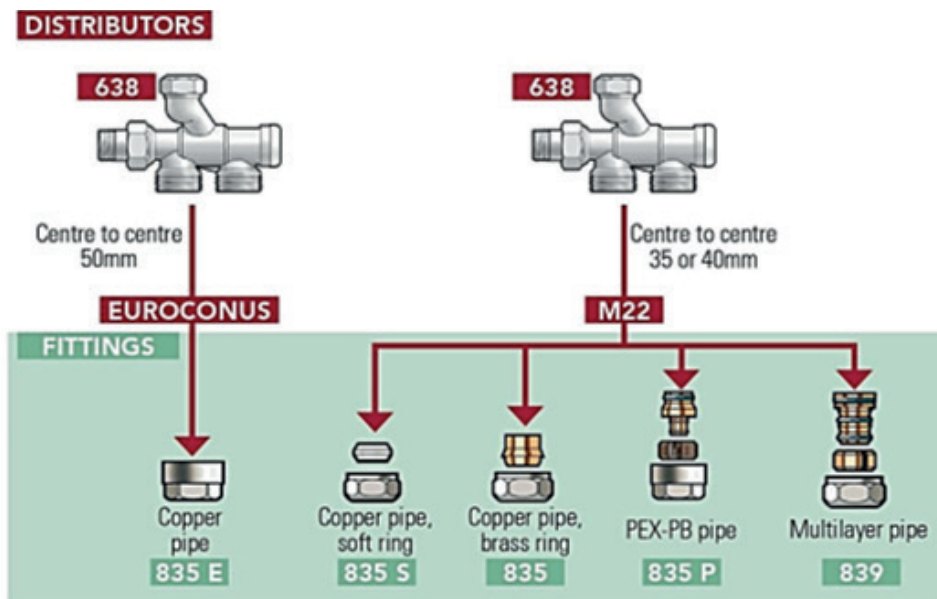

DISTRIBUTOR UNIVERSAR 638

COMAP

DESCRIPTION

One-pipe and two-pipe distributor with an adjustable outflow.

VERSIONS

Tube connection	Male M22, 3/4E
Center to center	35,40,50
Outflow	Adjustable

BENEFITS

- One-pipe and two-pipe
- Isolation and by-pass
- Adjustable outflow (180°) for a wall or floor connection.
- Isolation function

638-638D 1/2» two-pipe

DISTRIBUTOR UNIVERSAR 638

638-638D One-pipe

DISTRIBUTOR UNIVERSAR 638

COMBINATIONS

CONNECTION

DISTRIBUTOR UNIVERSAR 638

COMAP

ACCESSORIES

Photo	Designation	Dimensions	Codes
	Manual valve 418G	1/2" Kvs 3.2	418604
	Manual valve 419GCB	Elbow 1/2"	419814
	Thermostatic head senso	M28	R100000
	Manual handwheel 506	M28/M30	L140001001
	Thermostatic valve kv fixed 0.95 R809GC	M28 elbow 1/2"	R809604QC
	Thermostatic valve kv fixed 0.95 R807G	M28 reversed angle	R807604Q
	Thermostatic valve kv fixed 0.95 R806G	M28 double angle	R808604Q
	Tube 439T	d 15mm L 1.1m	559110
	Compression fitting 824RMC	15mm 1/2"	824402

DISTRIBUTOR UNIVERSAR 638

COMAP

Photo	Designation	Dimensions	Codes
	Compression fitting 823RMC	15mm M22	823415
	Olive compression fitting M22 835	10	835410
		14	835414
		15	835415
		16	835416
		18	835418
	Mechanical fitting for PEX pipe 3/4»E 835P	16x1.5	835561
		20x2	835601
	Mechanical fitting for MultiSKIN pipe, threaded, nickel plated 839	M22 -14x2	839514
		M22 -14x2	839516
		M22 -14x2	839418
		M22 -14x2	839420
		1/2"-16x2	1C2071001
	Compression fittings M22 835S	12	835712
		15	835715
	Compression fittings for copper 3/4E nickel plated 835E	12	835912
		14	835914
		15	835915
		16	8359161
	Colors kit	Stainless	R100080
		Chrome	R100081
		Black	R100082
		Zebre	R100083
		Tangerine	R100084
		Purple	R100085
		Citrus	R100086
		Red ming	R100087
		Pearl	R100088
		Mauve	R100089
		Skyblue	R100090
		Chocolate	R100091
Anthracite	R100092		