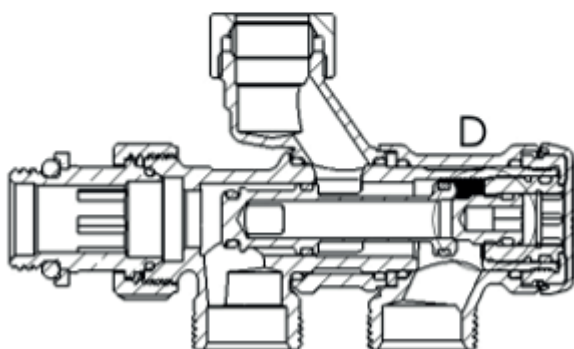

DISTRIBUTOR UNIVERSAR 638

COMAP

DESCRIPTION

One-pipe and two-pipe distributor with an adjustable outflow.

VERSIONS

Tube connection	Male M22, 3/4E
Center to center	35,40,50
Outflow	Adjustable

BENEFITS

- One-pipe and two-pipe
- Isolation and by-pass
- Adjustable outflow (180°) for a wall or floor connection.
- Isolation function

MATERIALS

Body and spindle : Brass
O'ring : EPDM

SPECIFICATION

- Heating water system
- Maximum pressure of use: 10 bar
- Maximum water temperature: 110°C

DISTRIBUTOR UNIVERSAR 638

COMAP

CONCEPTION

1. Spindle that allow the transition between one-pipe and two pipe
2. Body with adjustable position
3. Nut with 2 o'ring
4. O'ring EPDM

2 pipe position

1 pipe position

DISTRIBUTOR UNIVERSAR 638

COMAP

DIMENSIONS

Model	Part	G	g	A	B	C	d	E	L	Z
638	638022	1/2"	M22x1.5	114	53	68	15	35	48	26.5
	6380224							40		
638D	638034	1/2"	3/4"E			72		50		29