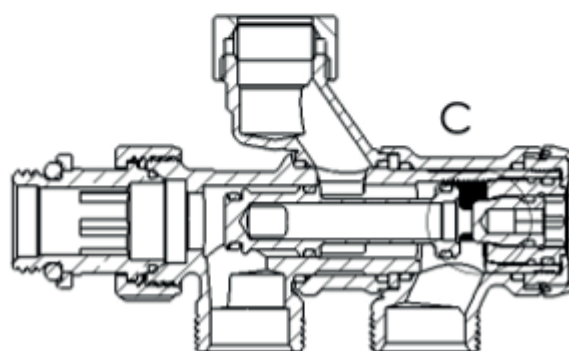

DISTRIBUTOR UNIVERSAR 638

COMAP

DESCRIPTION

One-pipe and two-pipe distributor with an adjustable outflow.

VERSIONS

Tube connection	Male M22, 3/4E
Center to center	35,40,50
Outflow	Adjustable

BENEFITS

- One-pipe and two-pipe
- Isolation and by-pass
- Adjustable outflow (180°) for a wall or floor connection.
- Isolation function

MATERIALS

Body and spindle : Brass
O'ring : EPDM

SPECIFICATION

- Heating water system
- Maximum pressure of use: 10 bar
- Maximum water temperature: 110°C

DISTRIBUTOR UNIVERSAR 638

COMAP

CONCEPTION

1. Spindle that allow the transition between one-pipe and two pipe
2. Body with adjustable position
3. Nut with 2 o'ring
4. O'ring EPDM

2 pipe position

1 pipe position

DISTRIBUTOR UNIVERSAR 638

COMAP

DIMENSIONS

Model	Part	G	g	A	B	C	d	E	L	Z
638	638022	1/2"	M22x1.5	114	53	68	15	35	48	26.5
	6380224							40		
638D	638034	1/2"	3/4"E			72		50		29