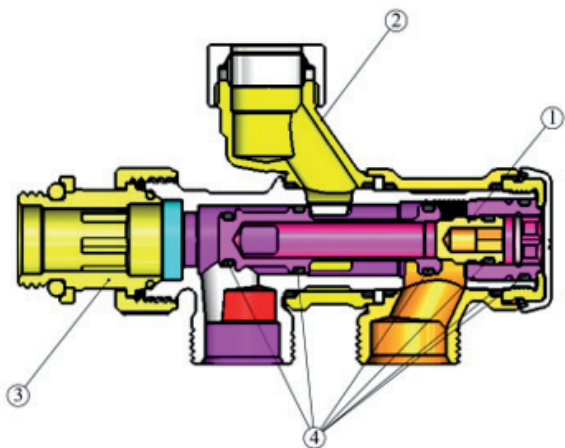

DISTRIBUTOR UNIVERSAR 638

COMAP

DESCRIPTION

One-pipe and two-pipe distributor with an adjustable outflow.

VERSIONS

Tube connection	Male M22, 3/4E
Center to center	35,40,50
Outflow	Adjustable

BENEFITS

- One-pipe and two-pipe
- Isolation and by-pass
- Adjustable outflow (180°) for a wall or floor connection.
- Isolation function

MATERIALS

Body and spindle : Brass
O'ring : EPDM

SPECIFICATION

- Heating water system
- Maximum pressure of use: 10 bar
- Maximum water temperature: 110°C

DISTRIBUTOR UNIVERSAR 638

COMAP

CONCEPTION

1. Spindle that allow the transition between one-pipe and two pipe
2. Body with adjustable position
3. Nut with 2 o'ring
4. O'ring EPDM

2 pipe position

1 pipe position

DISTRIBUTOR UNIVERSAR 638

COMAP

DIMENSIONS

Model	Part	G	g	A	B	C	d	E	L	Z
638	638022	1/2"	M22x1.5	114	53	68	15	35	48	26.5
	6380224							40		
638D	638034	1/2"	3/4"E			72		50		29

ACCESSORIES

Photo	Designation	Dimensions	Codes
	Manual valve 418G	1/2" Kvs 3.2	418604
	Manual valve 419GCB	Elbow 1/2"	419814
	Thermostatic head senso	M28	R100000
	Manual handwheel 506	M28/M30	L140001001
	Thermostatic valve kv fixed 0.95 R809GC	M28 elbow 1/2"	R809604QC
	Thermostatic valve kv fixed 0.95 R807G	M28 reversed angle	R807604Q
	Thermostatic valve kv fixed 0.95 R806G	M28 double angle	R808604Q
	Tube 439T	d 15mm L 1.1m	559110
	Compression fitting 824RMC	15mm 1/2"	824402