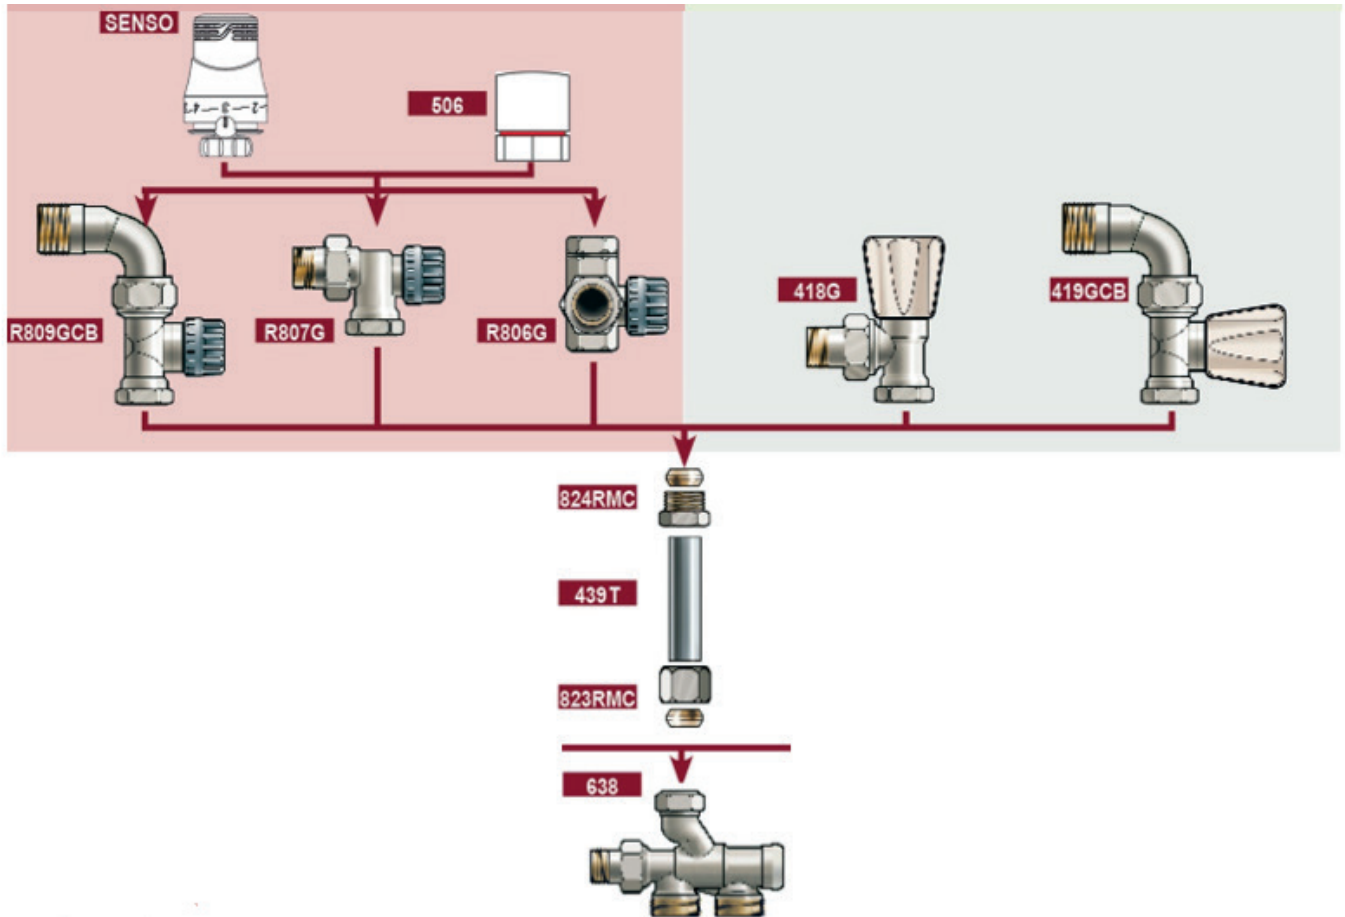

DISTRIBUTOR UNIVERSAR 638

COMAP

DESCRIPTION

One-pipe and two-pipe distributor with an adjustable outflow.

VERSIONS

Tube connection	Male M22, 3/4E
Center to center	35,40,50
Outflow	Adjustable

BENEFITS

- One-pipe and two-pipe
- Isolation and by-pass
- Adjustable outflow (180°) for a wall or floor connection.
- Isolation function

MATERIALS

Body and spindle : Brass
O'ring : EPDM

SPECIFICATION

- Heating water system
- Maximum pressure of use: 10 bar
- Maximum water temperature: 110°C

DISTRIBUTOR UNIVERSAR 638

COMAP

CONCEPTION

1. Spindle that allow the transition between one-pipe and two pipe
2. Body with adjustable position
3. Nut with 2 o'ring
4. O'ring EPDM

638-638D 1/2» two-pipe

DISTRIBUTOR UNIVERSAR 638

638-638D One-pipe

DISTRIBUTOR UNIVERSAR 638

COMBINATIONS

CONNECTION

DISTRIBUTOR UNIVERSAR 638

COMAP

ACCESSORIES

Photo	Designation	Dimensions	Codes
	Manual valve 418G	1/2" Kvs 3.2	418604
	Manual valve 419GCB	Elbow 1/2"	419814
	Thermostatic head senso	M28	R100000
	Manual handwheel 506	M28/M30	L140001001
	Thermostatic valve kv fixed 0.95 R809GC	M28 elbow 1/2"	R809604QC
	Thermostatic valve kv fixed 0.95 R807G	M28 reversed angle	R807604Q
	Thermostatic valve kv fixed 0.95 R806G	M28 double angle	R808604Q
	Tube 439T	d 15mm L 1.1m	559110
	Compression fitting 824RMC	15mm 1/2"	824402