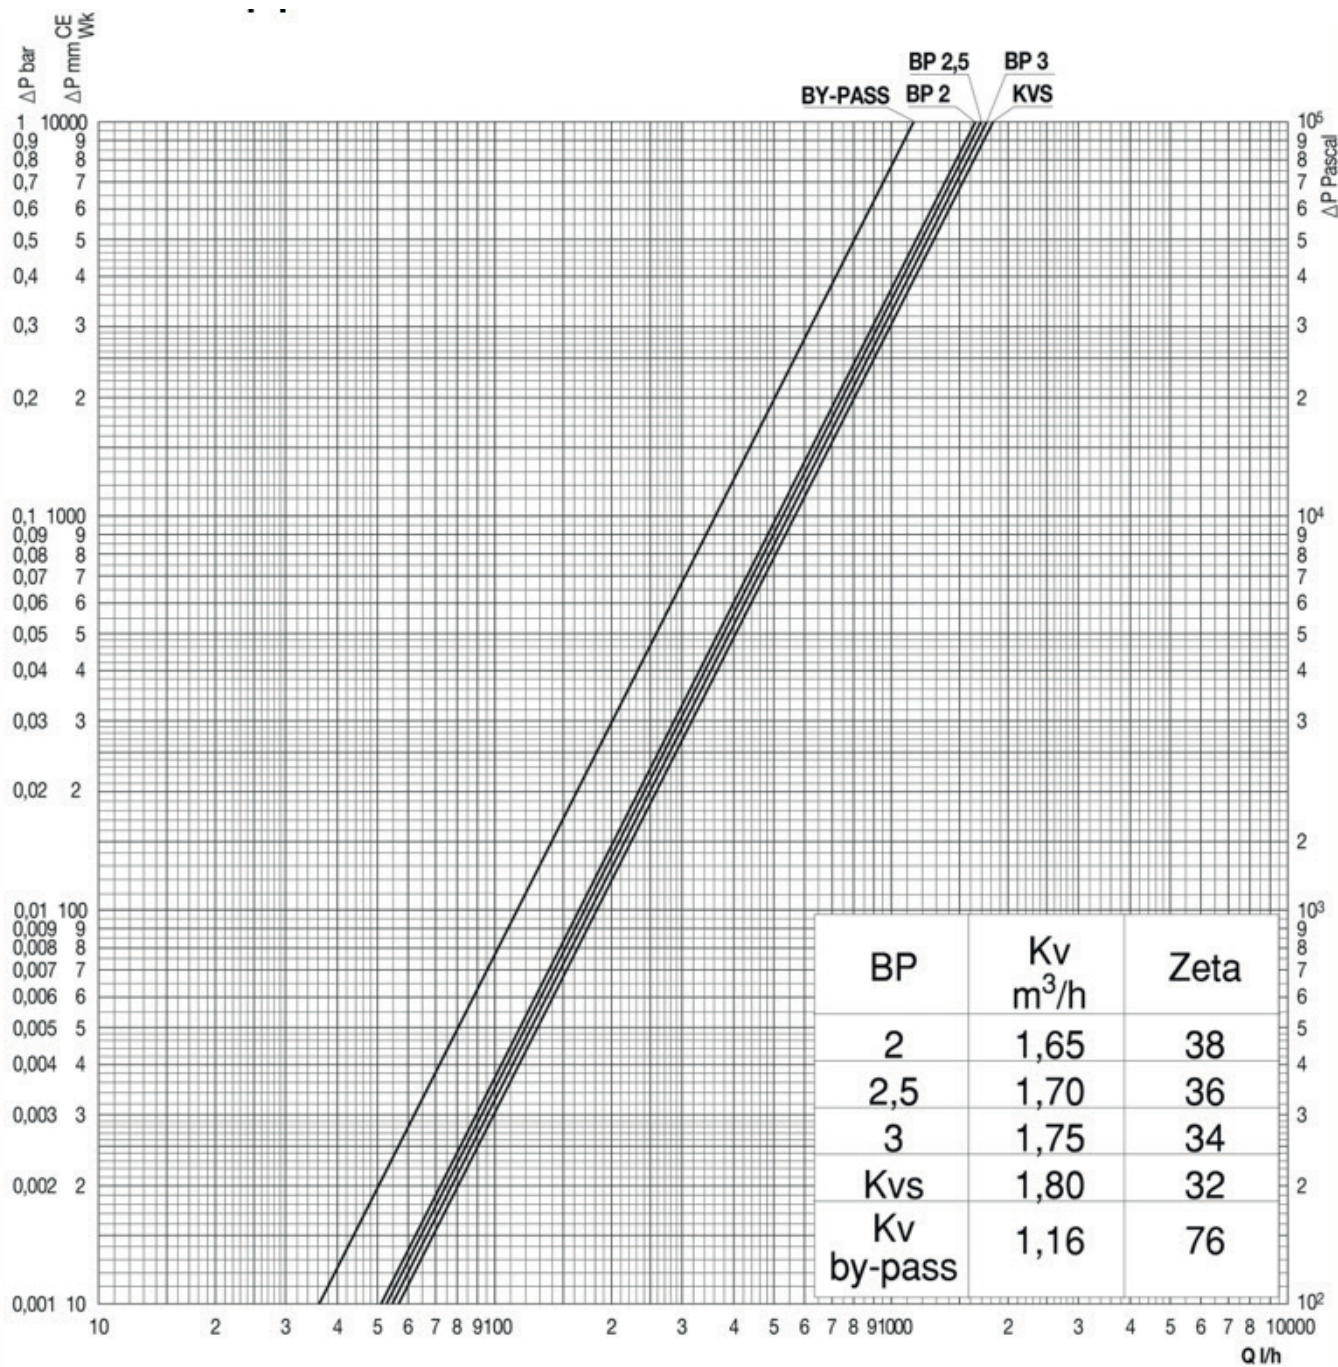

DISTRIBUTOR UNIVERSAR 638

638-638D One-pipe